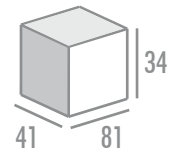

5 u./caja-box

 negro-amarillo/black-yellow

80322
32 x 26,5 x 8 cm.

ORGANIZER DOBLE 38 CM./double organizer 38 cm.

5 u./caja-box

 negro-amarillo/black-yellow

80382
38 x 29 x 8 cm.

Titanium cube organizer

ORGANIZER CUBE "TITANIUM" 31 CM. NORMAL - DEEP/organizer cube "titanium" 31 cm. normal - deep

83031_7 u./caja-box

83031D_4 u./caja-box

83031
31 x 27 x 6 cm.

83031D
31 x 27 x 11 cm.

 negro-amarillo/black-yellow

ORGANIZER CUBE "TITANIUM" 41 CM. NORMAL - DEEP/organizer cube "titanium" 41 cm. normal - deep

83041_7 u./caja-box

83041D_4 u./caja-box

83041
41 x 33 x 6 cm.

83041D
41 x 33 x 11 cm.

 negro-amarillo/black-yellow

TORRE CAJONES: 6 PEQUEÑOS/drawer tower: 6 small drawer

90001
40 x 20 x 33 cm.

4 u./caja-box

negro-amarillo/black-yellow

TORRE CAJONES: 2 PEQUEÑOS + 2 GRANDES/drawer tower: 2 small + 2 large drawer

90002
40 x 20 x 33 cm.