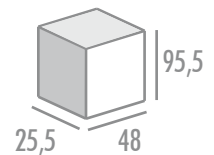

We are committed to design and quality in order to meet the requirements of our customers.

Titanium tool box

CAJA HERRAMIENTAS 34 CM. (1 CAJON)/tool box 34 cm. (1 drawer)

81034
34 x 18 x 17 cm.

4 u./caja-box

negro-amarillo/black-yellow

CAJA HERRAMIENTAS 42 CM. (2 CAJONES)/tool box 42 cm. (2 drawers)

81042
42 x 23 x 22 cm.

4 u./caja-box

negro-amarillo/black-yellow

CAJA HERRAMIENTAS 47 CM. (4 CAJONES)/tool box 47 cm. (4 drawers)

81047
47 x 26 x 23 cm.

4 u./caja-box

negro-amarillo/black-yellow

CAJA HERRAMIENTAS 52 CM. (4 CAJONES)/tool box 52 cm. (4 drawers)

4 u./caja-box

 negro-amarillo/black-yellow

81052
52 x 28 x 25 cm.

CAJA HERRAMIENTAS 61 CM. (6 CAJONES)/tool box 61 cm. (6 drawers)

2 u./caja-box

 negro-amarillo/black-yellow

81061
61 x 33 x 32 cm.

Titanium tool box profesional

CAJA HERRAMIENTAS 34 CM./tool box 34 cm.

82034
34 x 18 x 17 cm.

4 u./caja-box

negro-amarillo/black-yellow