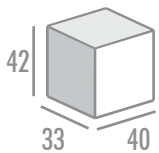

 negro-amarillo/black-yellow

80038
38 x 31 x 6 cm.

ORGANIZER 48 CM./organizer 48 cm.

6 u./caja-box

 negro-amarillo/black-yellow

80048
48 x 38 x 8 cm.

Titanium organizer double

ORGANIZER DOBLE 32 CM./double organizer 32 cm.

5 u./caja-box

 negro-amarillo/black-yellow

80322
32 x 26,5 x 8 cm.

ORGANIZER DOBLE 38 CM./double organizer 38 cm.

5 u./caja-box

 negro-amarillo/black-yellow

80382
38 x 29 x 8 cm.

Titanium cube organizer

ORGANIZER CUBE "TITANIUM" 31 CM. NORMAL - DEEP/organizer cube "titanium" 31 cm. normal - deep

83031_7 u./caja-box

83031D_4 u./caja-box

83031
31 x 27 x 6 cm.

83031D
31 x 27 x 11 cm.

 negro-amarillo/black-yellow

ORGANIZER CUBE "TITANIUM" 41 CM. NORMAL - DEEP/organizer cube "titanium" 41 cm. normal - deep

83041_7 u./caja-box

83041D_4 u./caja-box

83041
41 x 33 x 6 cm.

83041D
41 x 33 x 11 cm.

 negro-amarillo/black-yellow