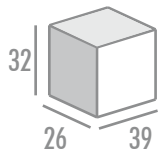

6 u./caja-box

negro/black

ORGANIZER 32 CM./organizer 32 cm.

6 u./caja-box

 negro-amarillo/black-yellow

80032
32 x 26 x 5 cm.

ORGANIZER 38 CM./organizer 38 cm.

6 u./caja-box

 negro-amarillo/black-yellow

80038
38 x 31 x 6 cm.

ORGANIZER 48 CM./organizer 48 cm.

6 u./caja-box

 negro-amarillo/black-yellow

80048
48 x 38 x 8 cm.

Titanium organizer double

ORGANIZER DOBLE 32 CM./double organizer 32 cm.

5 u./caja-box

 negro-amarillo/black-yellow

80322
32 x 26,5 x 8 cm.

ORGANIZER DOBLE 38 CM./double organizer 38 cm.

5 u./caja-box

 negro-amarillo/black-yellow

80382
38 x 29 x 8 cm.

Titanium cube organizer

ORGANIZER CUBE "TITANIUM" 31 CM. NORMAL - DEEP/organizer cube "titanium" 31 cm. normal - deep

83031_7 u./caja-box

83031D_4 u./caja-box

83031
31 x 27 x 6 cm.

83031D
31 x 27 x 11 cm.

 negro-amarillo/black-yellow