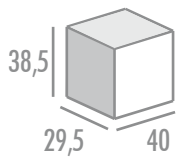

6 u./caja-box

negro/black

ORGANIZER 32 CM./organizer 32 cm.

6 u./caja-box

 negro-amarillo/black-yellow

80032
32 x 26 x 5 cm.

ORGANIZER 38 CM./organizer 38 cm.

6 u./caja-box

 negro-amarillo/black-yellow

80038
38 x 31 x 6 cm.

ORGANIZER 48 CM./organizer 48 cm.

6 u./caja-box

 negro-amarillo/black-yellow

80048
48 x 38 x 8 cm.

Titanium organizer double

ORGANIZER DOBLE 32 CM./double organizer 32 cm.

5 u./caja-box

 negro-amarillo/black-yellow

80322
32 x 26,5 x 8 cm.

ORGANIZER DOBLE 38 CM./double organizer 38 cm.

5 u./caja-box

 negro-amarillo/black-yellow

80382
38 x 29 x 8 cm.

Titanium cube organizer

ORGANIZER CUBE "TITANIUM" 31 CM. NORMAL - DEEP/organizer cube "titanium" 31 cm. normal - deep

83031_7 u./caja-box

83031D_4 u./caja-box

83031
31 x 27 x 6 cm.

83031D
31 x 27 x 11 cm.

 negro-amarillo/black-yellow