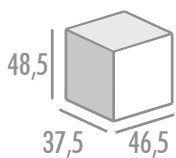

12 u./caja-box

negro/black

ORGANIZER 19 CM./organizer 19 cm.

80019
19 x 16 x 3,7 cm.

8 u./caja-box

negro/black

ORGANIZER 25 CM./organizer 25 cm.

80025
25 x 21 x 4 cm.

6 u./caja-box

negro/black

ORGANIZER 32 CM./organizer 32 cm.

6 u./caja-box

 negro-amarillo/black-yellow

80032
32 x 26 x 5 cm.

ORGANIZER 38 CM./organizer 38 cm.

6 u./caja-box

 negro-amarillo/black-yellow

80038
38 x 31 x 6 cm.

ORGANIZER 48 CM./organizer 48 cm.

6 u./caja-box

 negro-amarillo/black-yellow

80048
48 x 38 x 8 cm.

Titanium organizer double

ORGANIZER DOBLE 32 CM./double organizer 32 cm.

5 u./caja-box

 negro-amarillo/black-yellow

80322
32 x 26,5 x 8 cm.

ORGANIZER DOBLE 38 CM./double organizer 38 cm.

5 u./caja-box

 negro-amarillo/black-yellow

80382
38 x 29 x 8 cm.

Titanium cube organizer