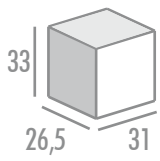

Titanium power tool

POWER TOOL CASE 40 CM./power tool box 40 cm.

4 u./caja-box

 negro-amarillo/black-yellow

63040
40 x 33 x 15 cm.

ORGANIZER 12 CM. "POCKET"/organizer 12 cm. "pocket"

80012
12 x 10 x 3,2 cm.

12 u./caja-box

negro/black

ORGANIZER 19 CM./organizer 19 cm.

80019
19 x 16 x 3,7 cm.

8 u./caja-box

negro/black

ORGANIZER 25 CM./organizer 25 cm.

80025
25 x 21 x 4 cm.

6 u./caja-box

negro/black

ORGANIZER 32 CM./organizer 32 cm.

6 u./caja-box

 negro-amarillo/black-yellow

80032
32 x 26 x 5 cm.

ORGANIZER 38 CM./organizer 38 cm.

6 u./caja-box

 negro-amarillo/black-yellow

80038
38 x 31 x 6 cm.

ORGANIZER 48 CM./organizer 48 cm.

6 u./caja-box

 negro-amarillo/black-yellow

80048
48 x 38 x 8 cm.

Titanium organizer double

ORGANIZER DOBLE 32 CM./double organizer 32 cm.