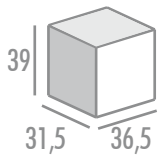

12 u./caja-box

negro/black

ORGANIZER 19 CM./organizer 19 cm.

80019
19 x 16 x 3,7 cm.

8 u./caja-box

negro/black

ORGANIZER 25 CM./organizer 25 cm.

80025
25 x 21 x 4 cm.

6 u./caja-box

negro/black

ORGANIZER 32 CM./organizer 32 cm.

6 u./caja-box

 negro-amarillo/black-yellow

80032
32 x 26 x 5 cm.

ORGANIZER 38 CM./organizer 38 cm.

6 u./caja-box

 negro-amarillo/black-yellow

80038
38 x 31 x 6 cm.

ORGANIZER 48 CM./organizer 48 cm.

6 u./caja-box

 negro-amarillo/black-yellow

80048
48 x 38 x 8 cm.

Titanium organizer double

ORGANIZER DOBLE 32 CM./double organizer 32 cm.

5 u./caja-box

 negro-amarillo/black-yellow

80322
32 x 26,5 x 8 cm.

ORGANIZER DOBLE 38 CM./double organizer 38 cm.

5 u./caja-box

 negro-amarillo/black-yellow

80382
38 x 29 x 8 cm.

Titanium cube organizer