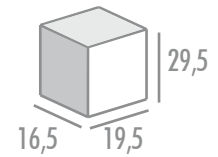

Titanium power tool

POWER TOOL CASE 40 CM./power tool box 40 cm.

4 u./caja-box

 negro-amarillo/black-yellow

63040
40 x 33 x 15 cm.

ORGANIZER 12 CM. "POCKET"/organizer 12 cm. "pocket"

80012
12 x 10 x 3,2 cm.

12 u./caja-box

negro/black

ORGANIZER 19 CM./organizer 19 cm.

80019
19 x 16 x 3,7 cm.

8 u./caja-box

negro/black

ORGANIZER 25 CM./organizer 25 cm.

80025
25 x 21 x 4 cm.

6 u./caja-box

negro/black

ORGANIZER 32 CM./organizer 32 cm.

6 u./caja-box

 negro-amarillo/black-yellow

80032
32 x 26 x 5 cm.

ORGANIZER 38 CM./organizer 38 cm.

6 u./caja-box

 negro-amarillo/black-yellow

80038
38 x 31 x 6 cm.

ORGANIZER 48 CM./organizer 48 cm.

6 u./caja-box

 negro-amarillo/black-yellow

80048
48 x 38 x 8 cm.

Titanium organizer double

ORGANIZER DOBLE 32 CM./double organizer 32 cm.