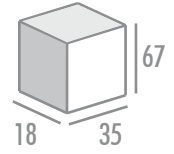

We are committed to design and quality in order to meet the requirements of our customers.

Titanium tool box

CAJA HERRAMIENTAS 34 CM. (1 CAJON)/tool box 34 cm. (1 drawer)

81034
34 x 18 x 17 cm.

4 u./caja-box

negro-amarillo/black-yellow

CAJA HERRAMIENTAS 42 CM. (2 CAJONES)/tool box 42 cm. (2 drawers)

81042
42 x 23 x 22 cm.

4 u./caja-box

negro-amarillo/black-yellow

CAJA HERRAMIENTAS 47 CM. (4 CAJONES)/tool box 47 cm. (4 drawers)

81047
47 x 26 x 23 cm.

4 u./caja-box

negro-amarillo/black-yellow

CAJA HERRAMIENTAS 52 CM. (4 CAJONES)/tool box 52 cm. (4 drawers)

4 u./caja-box

 negro-amarillo/black-yellow

81052
52 x 28 x 25 cm.

CAJA HERRAMIENTAS 61 CM. (6 CAJONES)/tool box 61 cm. (6 drawers)

2 u./caja-box

 negro-amarillo/black-yellow

81061
61 x 33 x 32 cm.

Titanium tool box profesional

CAJA HERRAMIENTAS 34 CM./tool box 34 cm.

82034
34 x 18 x 17 cm.

4 u./caja-box

negro-amarillo/black-yellow