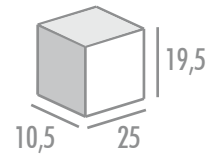

Titanium power tool

POWER TOOL CASE 40 CM./power tool box 40 cm.

4 u./caja-box

 negro-amarillo/black-yellow

63040
40 x 33 x 15 cm.

ORGANIZER 12 CM. "POCKET"/organizer 12 cm. "pocket"

80012
12 x 10 x 3,2 cm.

12 u./caja-box

negro/black

ORGANIZER 19 CM./organizer 19 cm.

80019
19 x 16 x 3,7 cm.

8 u./caja-box

negro/black

ORGANIZER 25 CM./organizer 25 cm.

80025
25 x 21 x 4 cm.

6 u./caja-box

negro/black

ORGANIZER 32 CM./organizer 32 cm.

6 u./caja-box

 negro-amarillo/black-yellow

80032
32 x 26 x 5 cm.

ORGANIZER 38 CM./organizer 38 cm.

6 u./caja-box

 negro-amarillo/black-yellow

80038
38 x 31 x 6 cm.

ORGANIZER 48 CM./organizer 48 cm.

6 u./caja-box

 negro-amarillo/black-yellow

80048
48 x 38 x 8 cm.

Titanium organizer double

ORGANIZER DOBLE 32 CM./double organizer 32 cm.