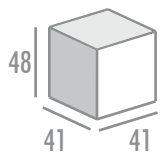

ORGANIZER CUBE "TITANIUM" 41 CM. NORMAL - DEEP/organizer cube "titanium" 41 cm. normal - deep

83041_7 u./caja-box

83041D_4 u./caja-box

83041
41 x 33 x 6 cm.

83041D
41 x 33 x 11 cm.

 negro-amarillo/black-yellow

TORRE CAJONES: 6 PEQUEÑOS/drawer tower: 6 small drawer

90001
40 x 20 x 33 cm.

4 u./caja-box

negro-amarillo/black-yellow

TORRE CAJONES: 2 PEQUEÑOS + 2 GRANDES/drawer tower: 2 small + 2 large drawer

90002
40 x 20 x 33 cm.

4 u./caja-box

negro-amarillo/black-yellow

TORRE CAJONES: 3 GRANDES/drawer tower: 3 large drawer

90003
40 x 20 x 33 cm.

4 u./caja-box

negro-amarillo/black-yellow

TORRE CAJONES: 4 PEQUEÑOS/drawer tower: 4 small drawer

4 u./caja-box

90004
40 x 20 x 24 cm.

 negro-amarillo/black-yellow

TORRE CAJONES: 2 PEQUEÑOS + 1 GRANDE/drawer tower: 2 small + 1 large drawer

4 u./caja-box

90005
40 x 20 x 24 cm.

 negro-amarillo/black-yellow