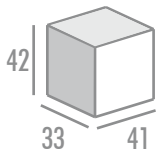

 negro-amarillo/black-yellow

80038
38 x 31 x 6 cm.

ORGANIZER 48 CM./organizer 48 cm.

6 u./caja-box

 negro-amarillo/black-yellow

80048
48 x 38 x 8 cm.

Titanium organizer double

ORGANIZER DOBLE 32 CM./double organizer 32 cm.

5 u./caja-box

 negro-amarillo/black-yellow

80322
32 x 26,5 x 8 cm.

ORGANIZER DOBLE 38 CM./double organizer 38 cm.

5 u./caja-box

 negro-amarillo/black-yellow

80382
38 x 29 x 8 cm.

Titanium cube organizer

ORGANIZER CUBE "TITANIUM" 31 CM. NORMAL - DEEP/organizer cube "titanium" 31 cm. normal - deep

83031_7 u./caja-box

83031D_4 u./caja-box

83031
31 x 27 x 6 cm.

83031D
31 x 27 x 11 cm.

 negro-amarillo/black-yellow

ORGANIZER CUBE "TITANIUM" 41 CM. NORMAL - DEEP/organizer cube "titanium" 41 cm. normal - deep

83041_7 u./caja-box

83041D_4 u./caja-box

83041
41 x 33 x 6 cm.

83041D
41 x 33 x 11 cm.

 negro-amarillo/black-yellow