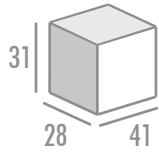

 negro-amarillo/black-yellow

80038
38 x 31 x 6 cm.

ORGANIZER 48 CM./organizer 48 cm.

6 u./caja-box

 negro-amarillo/black-yellow

80048
48 x 38 x 8 cm.

Titanium organizer double

ORGANIZER DOBLE 32 CM./double organizer 32 cm.

5 u./caja-box

 negro-amarillo/black-yellow

80322
32 x 26,5 x 8 cm.

ORGANIZER DOBLE 38 CM./double organizer 38 cm.

5 u./caja-box

 negro-amarillo/black-yellow

80382
38 x 29 x 8 cm.

Titanium cube organizer

ORGANIZER CUBE "TITANIUM" 31 CM. NORMAL - DEEP/organizer cube "titanium" 31 cm. normal - deep

83031_7 u./caja-box

83031D_4 u./caja-box

83031
31 x 27 x 6 cm.

83031D
31 x 27 x 11 cm.

 negro-amarillo/black-yellow

ORGANIZER CUBE "TITANIUM" 41 CM. NORMAL - DEEP/organizer cube "titanium" 41 cm. normal - deep

83041_7 u./caja-box

83041D_4 u./caja-box

83041
41 x 33 x 6 cm.

83041D
41 x 33 x 11 cm.

 negro-amarillo/black-yellow