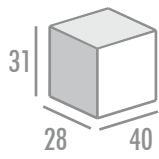

 negro-amarillo/black-yellow

80038
38 x 31 x 6 cm.

ORGANIZER 48 CM./organizer 48 cm.

6 u./caja-box

 negro-amarillo/black-yellow

80048
48 x 38 x 8 cm.

Titanium organizer double

ORGANIZER DOBLE 32 CM./double organizer 32 cm.

5 u./caja-box

 negro-amarillo/black-yellow

80322
32 x 26,5 x 8 cm.

ORGANIZER DOBLE 38 CM./double organizer 38 cm.

5 u./caja-box

 negro-amarillo/black-yellow

80382
38 x 29 x 8 cm.

Titanium cube organizer

ORGANIZER CUBE "TITANIUM" 31 CM. NORMAL - DEEP/organizer cube "titanium" 31 cm. normal - deep

83031_7 u./caja-box

83031D_4 u./caja-box

83031
31 x 27 x 6 cm.

83031D
31 x 27 x 11 cm.

 negro-amarillo/black-yellow

ORGANIZER CUBE "TITANIUM" 41 CM. NORMAL - DEEP/organizer cube "titanium" 41 cm. normal - deep

83041_7 u./caja-box

83041D_4 u./caja-box

83041
41 x 33 x 6 cm.

83041D
41 x 33 x 11 cm.

 negro-amarillo/black-yellow