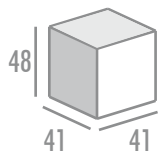

ORGANIZER CUBE "TITANIUM" 41 CM. NORMAL - DEEP/organizer cube "titanium" 41 cm. normal - deep

83041_7 u./caja-box

83041D_4 u./caja-box

83041
41 x 33 x 6 cm.

83041D
41 x 33 x 11 cm.

 negro-amarillo/black-yellow

TORRE CAJONES: 6 PEQUEÑOS/drawer tower: 6 small drawer

90001
40 x 20 x 33 cm.

4 u./caja-box

negro-amarillo/black-yellow

TORRE CAJONES: 2 PEQUEÑOS + 2 GRANDES/drawer tower: 2 small + 2 large drawer

90002
40 x 20 x 33 cm.

4 u./caja-box

negro-amarillo/black-yellow

TORRE CAJONES: 3 GRANDES/drawer tower: 3 large drawer

90003
40 x 20 x 33 cm.

4 u./caja-box

negro-amarillo/black-yellow

TORRE CAJONES: 4 PEQUEÑOS/drawer tower: 4 small drawer

4 u./caja-box

90004
40 x 20 x 24 cm.

 negro-amarillo/black-yellow

TORRE CAJONES: 2 PEQUEÑOS + 1 GRANDE/drawer tower: 2 small + 1 large drawer

4 u./caja-box

90005
40 x 20 x 24 cm.

 negro-amarillo/black-yellow