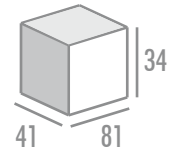

ORGANIZER CUBE "TITANIUM" 31 CM. NORMAL - DEEP/organizer cube "titanium" 31 cm. normal - deep

83031_7 u./caja-box

83031D_4 u./caja-box

83031
31 x 27 x 6 cm.

83031D
31 x 27 x 11 cm.

 negro-amarillo/black-yellow

ORGANIZER CUBE "TITANIUM" 41 CM. NORMAL - DEEP/organizer cube "titanium" 41 cm. normal - deep

83041_7 u./caja-box

83041D_4 u./caja-box

83041
41 x 33 x 6 cm.

83041D
41 x 33 x 11 cm.

 negro-amarillo/black-yellow

TORRE CAJONES: 6 PEQUEÑOS/drawer tower: 6 small drawer

90001
40 x 20 x 33 cm.

4 u./caja-box

negro-amarillo/black-yellow

TORRE CAJONES: 2 PEQUEÑOS + 2 GRANDES/drawer tower: 2 small + 2 large drawer

90002
40 x 20 x 33 cm.

4 u./caja-box

negro-amarillo/black-yellow

TORRE CAJONES: 3 GRANDES/drawer tower: 3 large drawer

90003
40 x 20 x 33 cm.

4 u./caja-box

negro-amarillo/black-yellow

TORRE CAJONES: 4 PEQUEÑOS/drawer tower: 4 small drawer