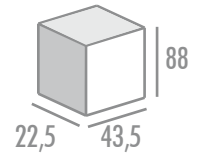

We are committed to design and quality in order to meet the requirements of our customers.

Titanium tool box

CAJA HERRAMIENTAS 34 CM. (1 CAJON)/tool box 34 cm. (1 drawer)

81034
34 x 18 x 17 cm.

4 u./caja-box

negro-amarillo/black-yellow

CAJA HERRAMIENTAS 42 CM. (2 CAJONES)/tool box 42 cm. (2 drawers)

81042
42 x 23 x 22 cm.

4 u./caja-box

negro-amarillo/black-yellow

CAJA HERRAMIENTAS 47 CM. (4 CAJONES)/tool box 47 cm. (4 drawers)

81047
47 x 26 x 23 cm.

4 u./caja-box

negro-amarillo/black-yellow

CAJA HERRAMIENTAS 52 CM. (4 CAJONES)/tool box 52 cm. (4 drawers)

4 u./caja-box

 negro-amarillo/black-yellow

81052
52 x 28 x 25 cm.

CAJA HERRAMIENTAS 61 CM. (6 CAJONES)/tool box 61 cm. (6 drawers)

2 u./caja-box

 negro-amarillo/black-yellow

81061
61 x 33 x 32 cm.

Titanium tool box profesional

CAJA HERRAMIENTAS 34 CM./tool box 34 cm.

82034
34 x 18 x 17 cm.

4 u./caja-box

negro-amarillo/black-yellow