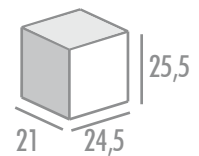

Titanium power tool

POWER TOOL CASE 40 CM./power tool box 40 cm.

4 u./caja-box

 negro-amarillo/black-yellow

63040
40 x 33 x 15 cm.

ORGANIZER 12 CM. "POCKET"/organizer 12 cm. "pocket"

80012
12 x 10 x 3,2 cm.

12 u./caja-box

negro/black

ORGANIZER 19 CM./organizer 19 cm.

80019
19 x 16 x 3,7 cm.

8 u./caja-box

negro/black

ORGANIZER 25 CM./organizer 25 cm.

80025
25 x 21 x 4 cm.

6 u./caja-box

negro/black

ORGANIZER 32 CM./organizer 32 cm.

6 u./caja-box

 negro-amarillo/black-yellow

80032
32 x 26 x 5 cm.

ORGANIZER 38 CM./organizer 38 cm.

6 u./caja-box

 negro-amarillo/black-yellow

80038
38 x 31 x 6 cm.

ORGANIZER 48 CM./organizer 48 cm.

6 u./caja-box

 negro-amarillo/black-yellow

80048
48 x 38 x 8 cm.

Titanium organizer double

ORGANIZER DOBLE 32 CM./double organizer 32 cm.