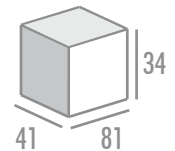

ORGANIZER CUBE "TITANIUM" 41 CM. NORMAL - DEEP/organizer cube "titanium" 41 cm. normal - deep

83041_7 u./caja-box

83041D_4 u./caja-box

83041
41 x 33 x 6 cm.

83041D
41 x 33 x 11 cm.

 negro-amarillo/black-yellow

TORRE CAJONES: 6 PEQUEÑOS/drawer tower: 6 small drawer

90001
40 x 20 x 33 cm.

4 u./caja-box

negro-amarillo/black-yellow

TORRE CAJONES: 2 PEQUEÑOS + 2 GRANDES/drawer tower: 2 small + 2 large drawer

90002
40 x 20 x 33 cm.

4 u./caja-box

negro-amarillo/black-yellow

TORRE CAJONES: 3 GRANDES/drawer tower: 3 large drawer

90003
40 x 20 x 33 cm.

4 u./caja-box

negro-amarillo/black-yellow

TORRE CAJONES: 4 PEQUEÑOS/drawer tower: 4 small drawer

4 u./caja-box

90004
40 x 20 x 24 cm.

 negro-amarillo/black-yellow

TORRE CAJONES: 2 PEQUEÑOS + 1 GRANDE/drawer tower: 2 small + 1 large drawer

4 u./caja-box

90005
40 x 20 x 24 cm.

 negro-amarillo/black-yellow